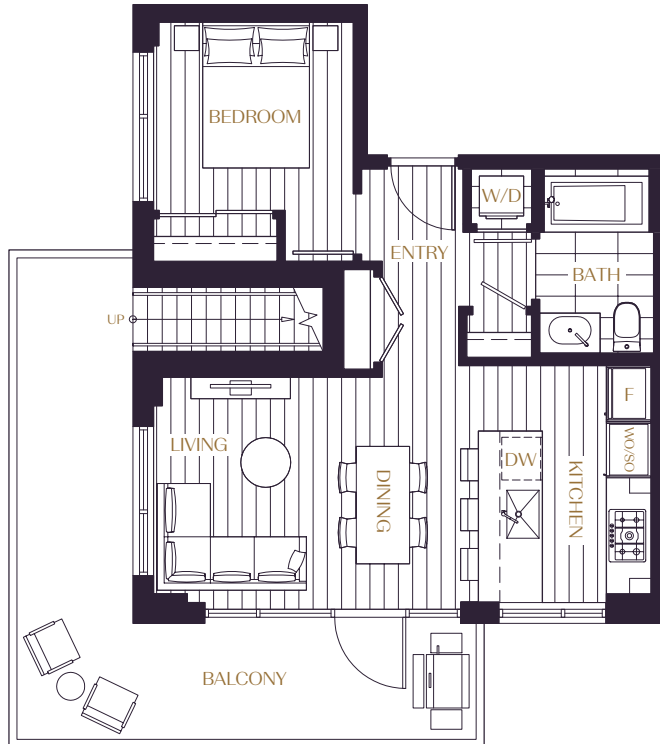

Interior 584 sq. ft.
 Exterior 254 sq. ft.
 Rooftop 290 sq. ft.
 Total 1128 sq. ft.

LEVEL 6

ROOF TERRACE