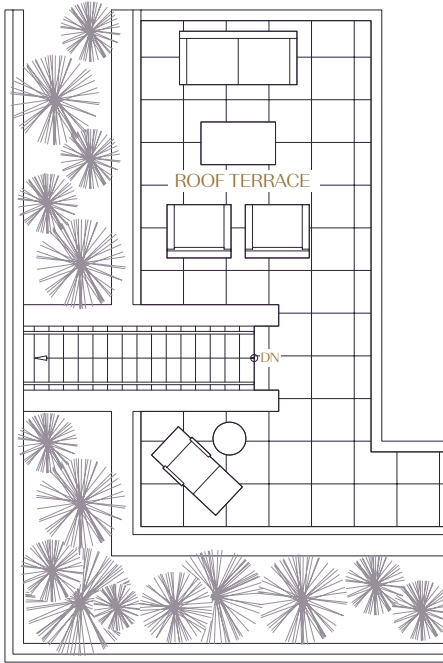

Interior 584 sq. ft.
 Exterior 254 sq. ft.
 Rooftop 290 sq. ft.
 Total 1128 sq. ft.

LEVEL 6

ROOF TERRACE