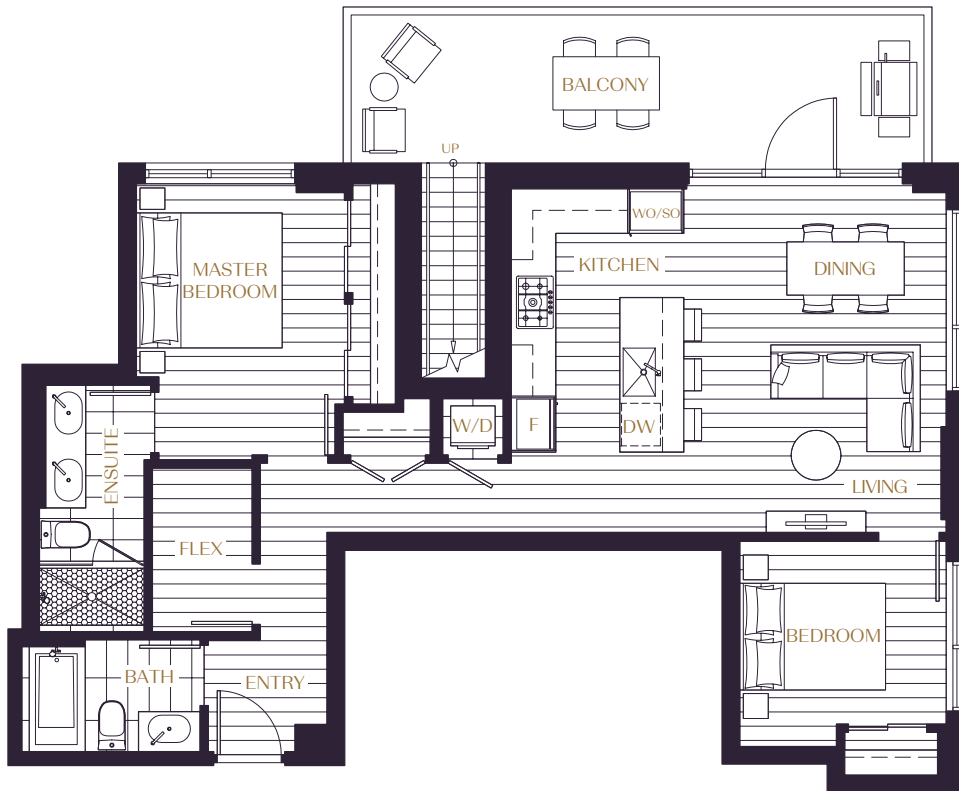

Interior 990 sq. ft.
 Exterior 230 sq. ft.
 Rooftop 423 sq. ft.
 Total 1643 sq. ft.

LEVEL 6

ROOF TERRACE