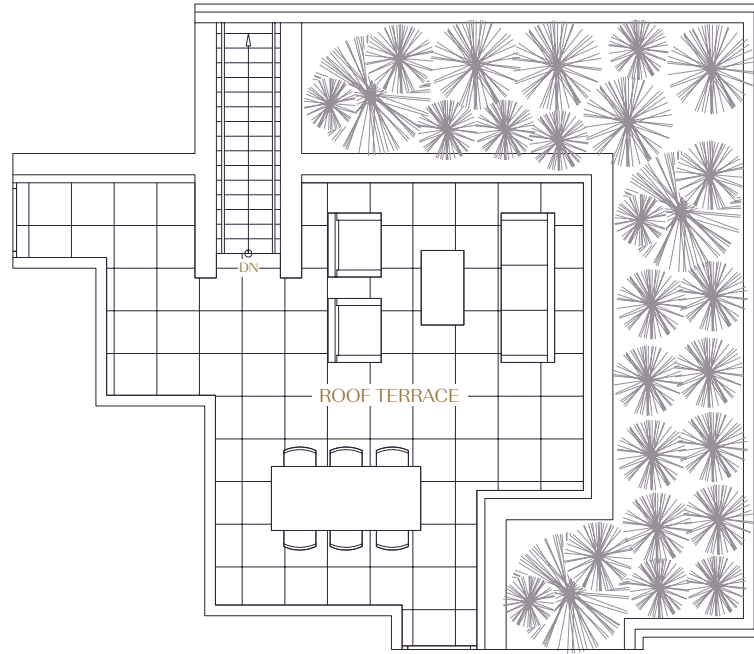

Interior 990 sq. ft.
 Exterior 230 sq. ft.
 Rooftop 423 sq. ft.
 Total 1643 sq. ft.

LEVEL 6

ROOF TERRACE