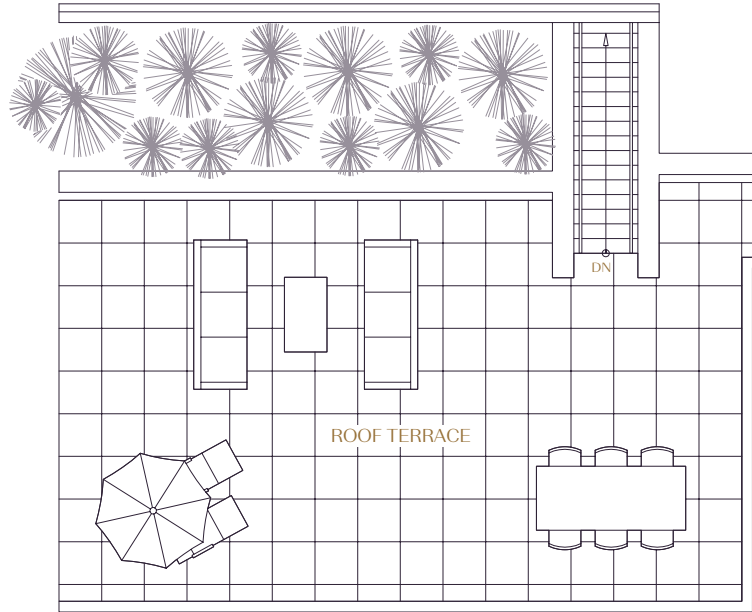

Interior 857 sq. ft.
 Exterior 296 sq. ft.
 Rooftop 632 sq. ft.
 Total 1785 sq. ft.

LEVEL 6

ROOF TERRACE